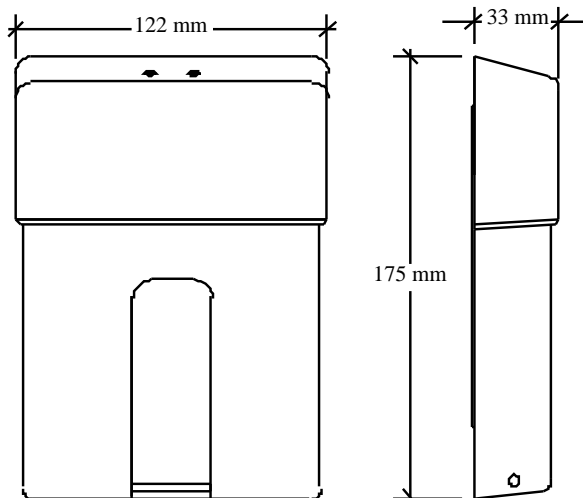

Technical drawings

Materials: Constructed from ABS. Dispenser can be recycled or disposed of in accordance with local regulations.

Packing: Individual units are packed in a polythene bag and fitted into a protective card sleeve.