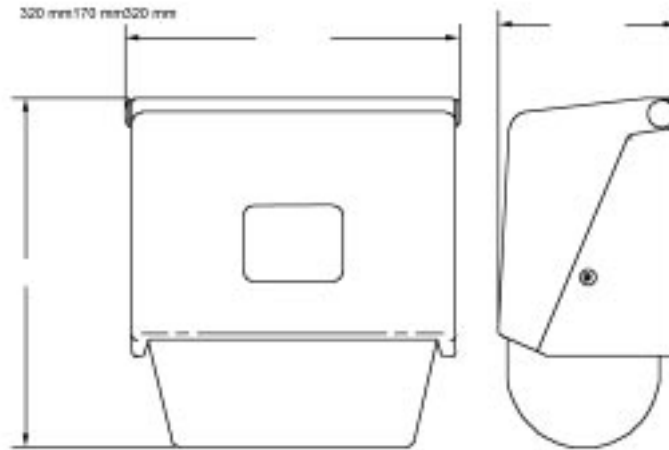

Technical drawings

Materials: Cover and side plates made from ABS. Back plate made from steel.
Cabinet can be recycled or disposed of in accordance with local regulations.

Packing: Two cabinets are packed in a carton.