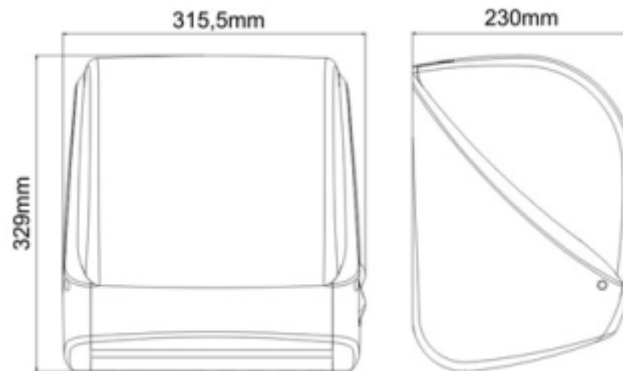

Technical drawings

Constructed from ABS, other engineering thermoplastics and metal fabrication where necessary for strength and reliability.

Cabinet can be recycled or disposed of in accordance with local regulations.